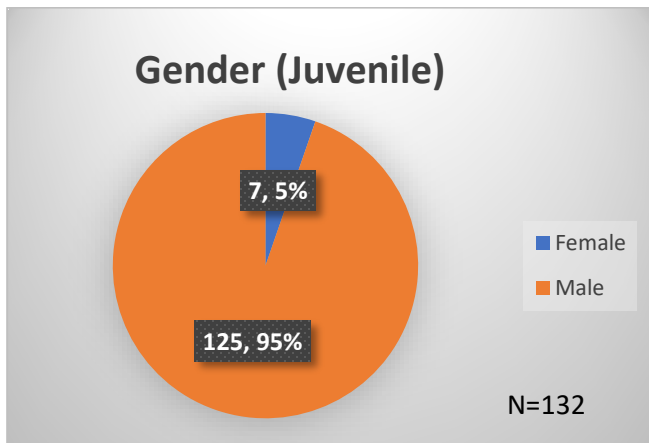

Daily Data Dashboard – August 1, 2023
Demographics for JTDC Population
Tuesday Morning Midnight Count

Total # of probation Involved youth¹: 1,271

¹ Probation Active: Any youth who is pending sentencing with an active social history, has been formally placed on probation or supervision with Cook County Juvenile Probation on the date of the report.

*Age, Gender and Race for Criminal Court population (N=1) is not represented in this report.

Data sources: cFive Supervisor – Probation Population and RMIS – JTDC Population

Daily Data Dashboard – August 1, 2023
Demographics for JTDC Population
Tuesday Morning Midnight Count