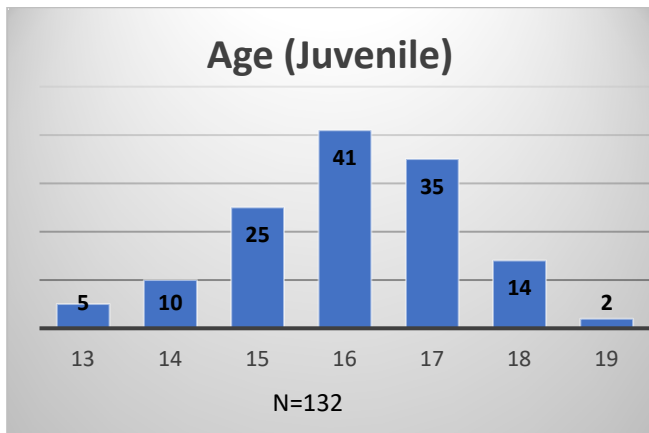

Daily Data Dashboard – August 1, 2023
Demographics for JTDC Population
Tuesday Morning Midnight Count

Total # of probation Involved youth¹: 1,271

¹ Probation Active: Any youth who is pending sentencing with an active social history, has been formally placed on probation or supervision with Cook County Juvenile Probation on the date of the report.

*Age, Gender and Race for Criminal Court population (N=1) is not represented in this report.

Data sources: cFive Supervisor – Probation Population and RMIS – JTDC Population

Daily Data Dashboard – August 1, 2023
Demographics for JTDC Population
Tuesday Morning Midnight Count