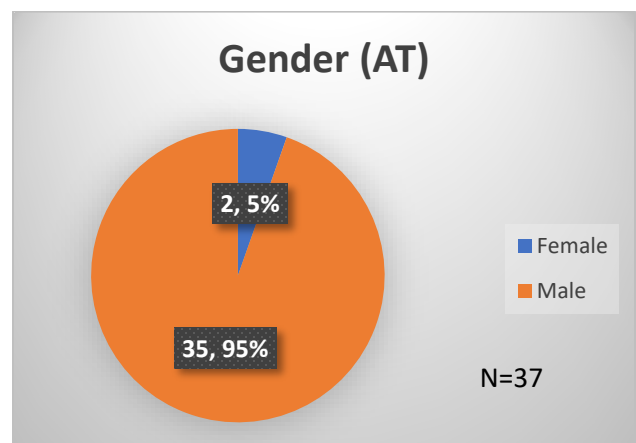

Daily Data Dashboard – August 1, 2023
Demographics for JTDC Population
Tuesday Morning Midnight Count

Total # of probation Involved youth¹: 1,271

¹ Probation Active: Any youth who is pending sentencing with an active social history, has been formally placed on probation or supervision with Cook County Juvenile Probation on the date of the report.

*Age, Gender and Race for Criminal Court population (N=1) is not represented in this report.

Data sources: cFive Supervisor – Probation Population and RMIS – JTDC Population

Daily Data Dashboard – August 1, 2023
Demographics for JTDC Population
Tuesday Morning Midnight Count