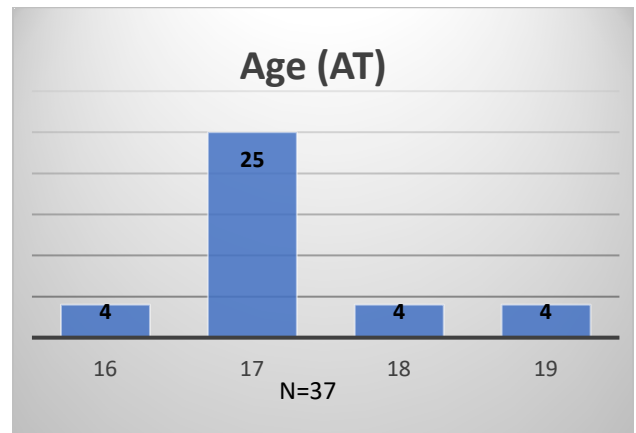

Daily Data Dashboard – August 1, 2023
Demographics for JTDC Population
Tuesday Morning Midnight Count

Total # of probation Involved youth¹: 1,271

¹ Probation Active: Any youth who is pending sentencing with an active social history, has been formally placed on probation or supervision with Cook County Juvenile Probation on the date of the report.

*Age, Gender and Race for Criminal Court population (N=1) is not represented in this report.

Data sources: cFive Supervisor – Probation Population and RMIS – JTDC Population

Daily Data Dashboard – August 1, 2023
Demographics for JTDC Population
Tuesday Morning Midnight Count