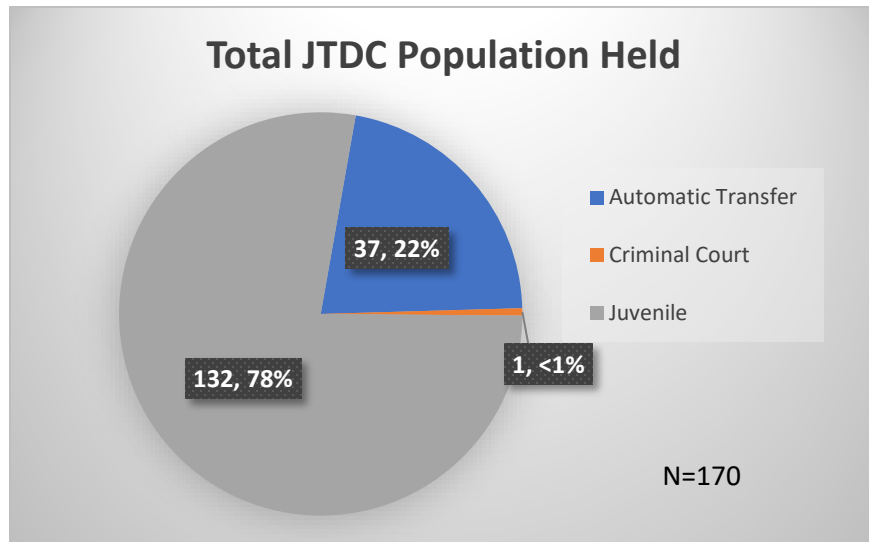

Daily Data Dashboard – August 1, 2023
Demographics for JTDC Population
Tuesday Morning Midnight Count

Total # of probation Involved youth¹: 1,271

¹ Probation Active: Any youth who is pending sentencing with an active social history, has been formally placed on probation or supervision with Cook County Juvenile Probation on the date of the report.

*Age, Gender and Race for Criminal Court population (N=1) is not represented in this report.

Data sources: cFive Supervisor – Probation Population and RMIS – JTDC Population

Daily Data Dashboard – August 1, 2023
Demographics for JTDC Population
Tuesday Morning Midnight Count